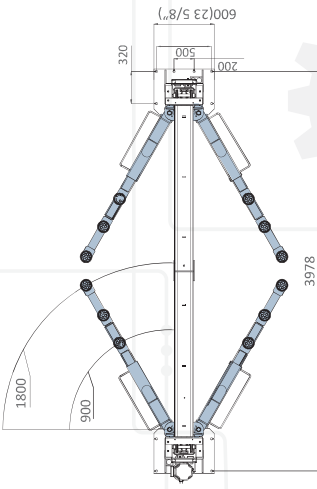

5000KG
Lifting Capacity

2000MM

Versatile
From Smart to Sprinter

Max. Lifting Height with Standard SUV Adapters

EE-6255E/6215E

BASE PLATE LIFT/CLEAR FLOOR LIFT

- 5000kg lifting capacity.
- 1900mm lifting height.
- Only 40 seconds raising time with optional quick motor to shorten your service time.
- The four triple stage arms combination make the lift can accommodate wide range of vehicles from Smart to Sprinter, light van.
- Durable cylinders in each column carry with anti-surge valves.
- Screw-up lifting pads with clearance height less than 100mm.
- The arm locks engage and disengage automatically.
- Aluminum motor avoids overheating and ensures long service life.
- Standard door protection pads to prevent possible damage to the door opened without caution.

OVERALL DIMENSION

EE-6255E

TECHNICAL DATA

MODEL NO	EE-6255E	EE-6215E
Lifting capacity	5000kg	5000kg
Max lifting height	1900mm	1900mm
Drive-through width	3006mm	3006mm
Lifting time	45S-60S	45S-60S
Motor	2.2KW/3.5KW	2.2KW/3.5KW
Rated oil pressure	22MPa	19MPa
Weight	924kg	1060kg
Electricity supply	According To Customer Needs