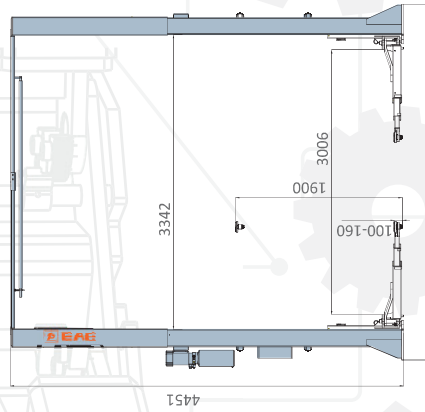

5000KG
Lifting Capacity

2000MM

Versatile
From Smart to Sprinter

Max. Lifting Height with Standard SUV Adapters

EE-6255E/6215E

BASE PLATE LIFT/CLEAR FLOOR LIFT

- 5000kg lifting capacity.
- 1900mm lifting height.
- Only 40 seconds raising time with optional quick motor to shorten your service time.
- The four triple stage arms combination make the lift can accommodate wide range of vehicles from Smart to Sprinter, light van.
- Durable cylinders in each column carry with anti-surge valves.
- Screw-up lifting pads with clearance height less than 100mm.
- The arm locks engage and disengage automatically.
- Aluminum motor avoids overheating and ensures long service life.
- Standard door protection pads to prevent possible damage to the door opened without caution.

OVERALL DIMENSION

EE-6215E

TECHNICAL DATA

MODEL NO	EE-6255E	EE-6215E
Lifting capacity	5000kg	5000kg
Max lifting height	1900mm	1900mm
Drive-through width	3006mm	3006mm
Lifting time	45S-60S	45S-60S
Motor	2.2KW/3.5KW	2.2KW/3.5KW
Rated oil pressure	22MPa	19MPa
Weight	924kg	1060kg
Electricity supply	According To Customer Needs