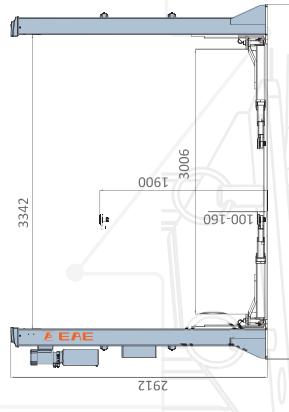

OVERALL DIMENSION