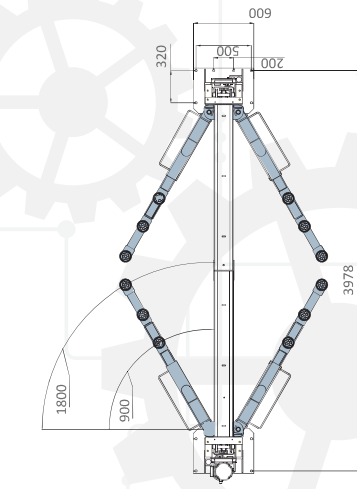

5000KG
Lifting Capacity

2000MM

Versatile
From Smart to Sprinter

Max. Lifting Height with Standard SUV Adapters

EE-6255E/6215E

BASE PLATE LIFT/CLEAR FLOOR LIFT

- 5000kg lifting capacity.
- 1900mm lifting height.
- Only 40 seconds raising time with optional quick motor to shorten your service time.
- The four triple stage arms combination make the lift can accommodate wide range of vehicles from Smart to Sprinter, light van.
- Durable cylinders in each column carry with anti-surge valves.
- Screw-up lifting pads with clearance height less than 100mm.
- The arm locks engage and disengage automatically.
- Aluminum motor avoids overheating and ensures long service life.
- Standard door protection pads to prevent possible damage to the door opened without caution.

OVERALL DIMENSION

TECHNICAL DATA

MODEL NO	EE-6255E	EE-6215E
Lifting capacity	5000kg	5000kg
Max lifting height	1900mm	1900mm
Drive-through width	3006mm	3006mm
Lifting time	45S-60S	45S-60S
Motor	2.2KW/3.5KW	2.2KW/3.5KW
Rated oil pressure	22MPa	19MPa
Weight	924kg	1060kg
Electricity supply	According To Customer Needs